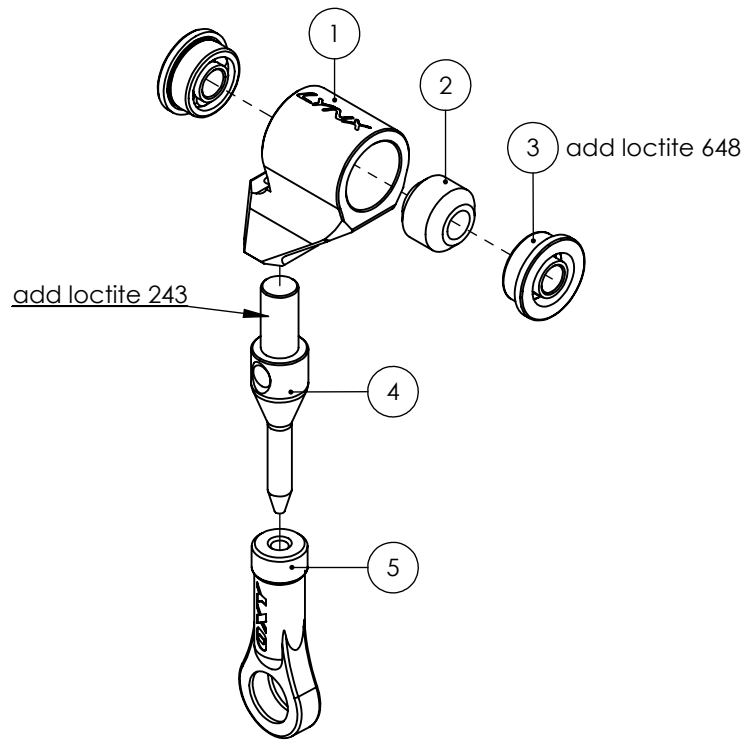

LX1685:OXY3 - 3 Bade Hybrid Head System, set

ITEM NO.	PartNo	Revision	DESCRIPTION	QTY.
1	DR1805	A	OXY3-ALUMINUM-3H DFC ARM	1
2	DR0605	C	DFC SPACER	1
3	MF682ZZ		2X5X2.3 FLANGE BEARING	2
4	DR0604	D	300X- DFC ROD SHORT	1
5	OXY0011	B	4mm LINKAGE BALL	5
6	OXY0010	A	threaded rod M1.6x14	2
7	OXY0091	A	4X5.4 BALL	2
8	OXY0109	A	M2X14 HEX CAP SCREW	1
9	OXY0055	A	2X3.5X0.5 WASHER	1