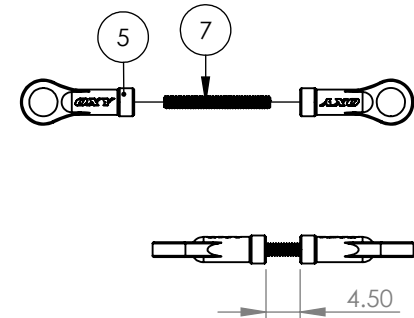

LX1685:OXY3 - 3 Bade Hybrid Head System, set

ITEM NO.	PartNo	Revision	DESCRIPTION	QTY.
1	DR1805	A	OXY3-ALUMINUM-3H DFC ARM	1
2	DR0605	C	DFC SPACER	1
3	MF682ZZ		2X5X2.3 FLANGE BEARING	2
4	DR0604	D	300X- DFC ROD SHORT	1
5	OXY0011	B	4mm LINKAGE BALL	5
6	OXY0010	A	threaded rod M1.6x14	2
7	OXY0091	A	4X5.4 BALL	2
8	OXY0109	A	M2X14 HEX CAP SCREW	1
9	OXY0055	A	2X3.5X0.5 WASHER	1