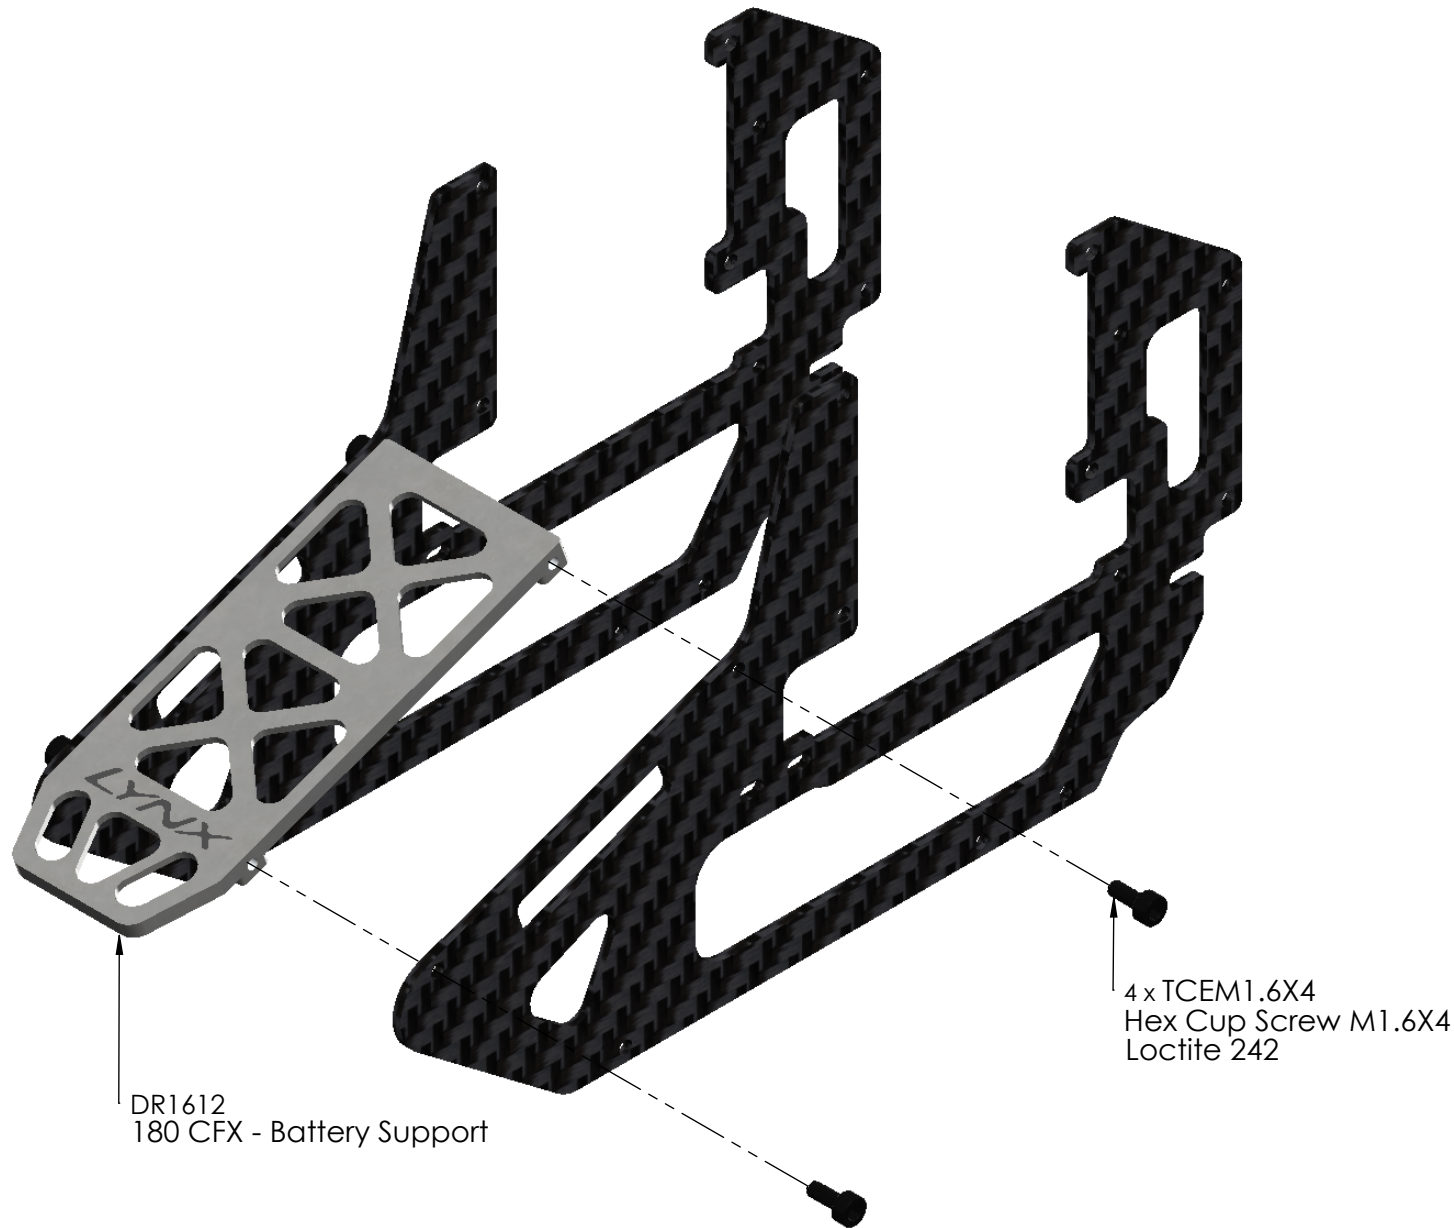

LX1466 180 CFX - Ultra Battery Tray - Silver
 LX1467 180 CFX - Ultra Battery Tray - Red
 LX1468 180 CFX - Ultra Battery Tray - Black

Assembly finish

Assembly note

DR1612
 180 CFX - Battery Support

4 x TCEM1.6X4
 Hex Cup Screw M1.6X4
 Loctite 242