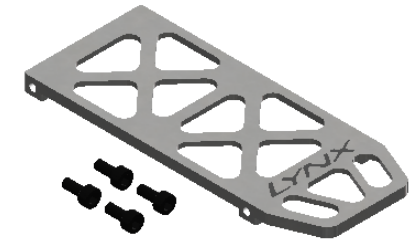

LX1466 180 CFX - Ultra Battery Tray - Silver
 LX1467 180 CFX - Ultra Battery Tray - Red
 LX1468 180 CFX - Ultra Battery Tray - Black

Assembly finish

Assembly note

DR1612
 180 CFX - Battery Support

4 x TCEM1.6X4
 Hex Cup Screw M1.6X4
 Loctite 242