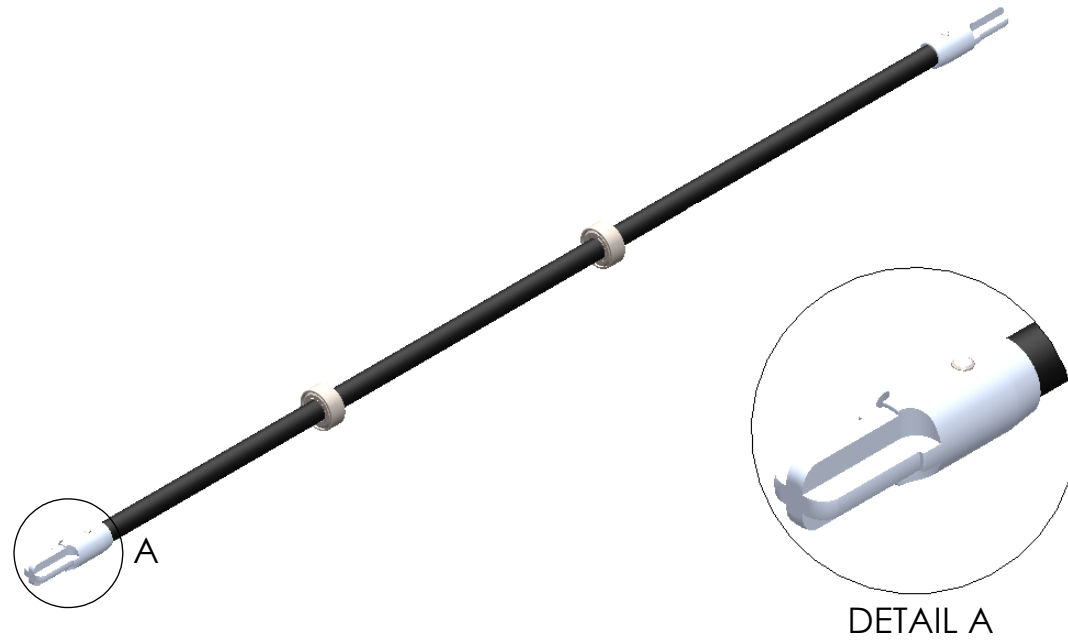

LX1417 - 180CFX -ULTRA TORQUE TUBE STD LENGTH

Assembly view

Note: