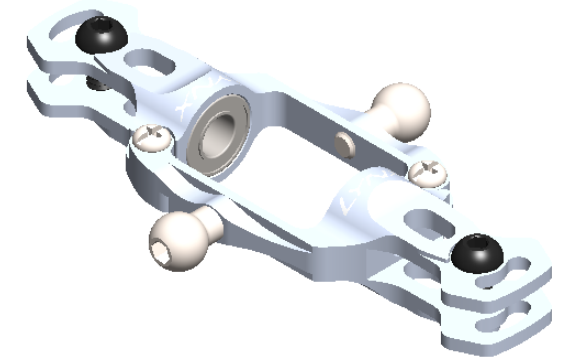

LX1279 200SRX - ULTRA MAIN GRIP - SILVER  
 LX1280 200SRX - ULTRA MAIN GRIP - RED  
 LX1281 200SRX - ULTRA MAIN GRIP - BLACK

**STEP 1 (2PC)**

**STEP 2**

**STEP 3**

**STEP 4**

**Assembly finish**

Note: