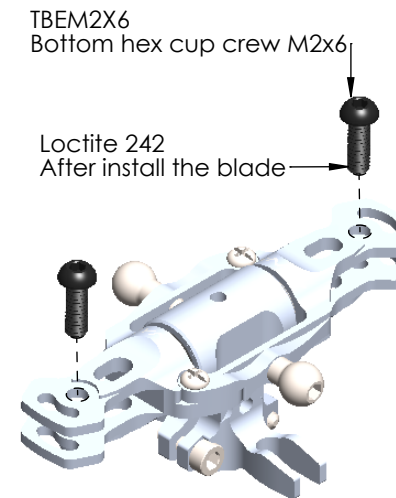

LX1279 200SRX - ULTRA MAIN GRIP - SILVER  
 LX1280 200SRX - ULTRA MAIN GRIP - RED  
 LX1281 200SRX - ULTRA MAIN GRIP - BLACK

**STEP 1 (2PC)**

**STEP 2**

**STEP 3**

**STEP 4**

**Assembly finish**

Note: