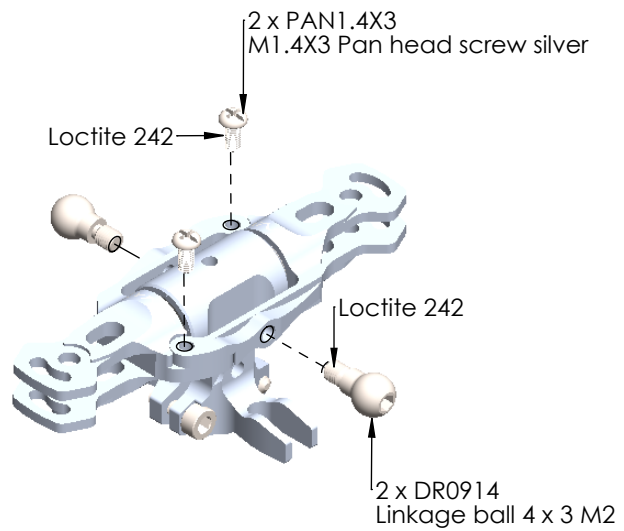

LX1279 200SRX - ULTRA MAIN GRIP - SILVER  
 LX1280 200SRX - ULTRA MAIN GRIP - RED  
 LX1281 200SRX - ULTRA MAIN GRIP - BLACK

**STEP 1 (2PC)**

**STEP 2**

**STEP 3**

**STEP 4**

**Assembly finish**

Note: