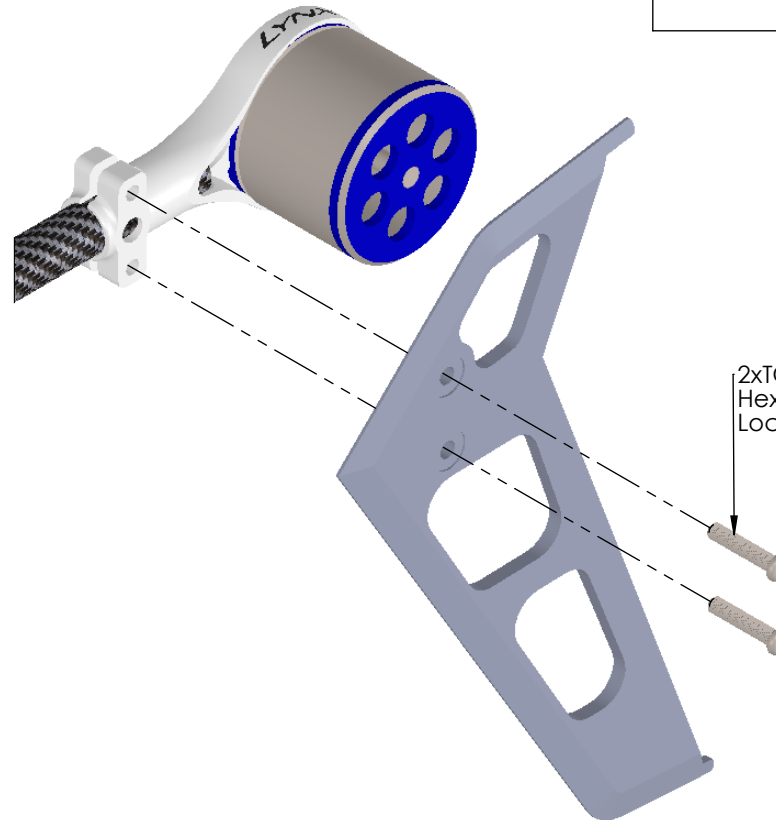

LX1270 200SRX - Ultra Tail Motor Support - Silver
 LX1271 200SRX - Ultra Tail Motor Support - Red
 LX1272 200SRX - Ultra Tail Motor Support - Black

Step 1

Note: push motor's wire into Tail Motor Support before install Bottom screws

DR1440
 200SRX - Tail Motor Support

2xTBEM2X3
 Bottom Hex Cup Screw M2X3
 Loctite 242

Step 2

2xTCM1.6X8
 Hex Cup Screw M1.6X8
 Loctite 242