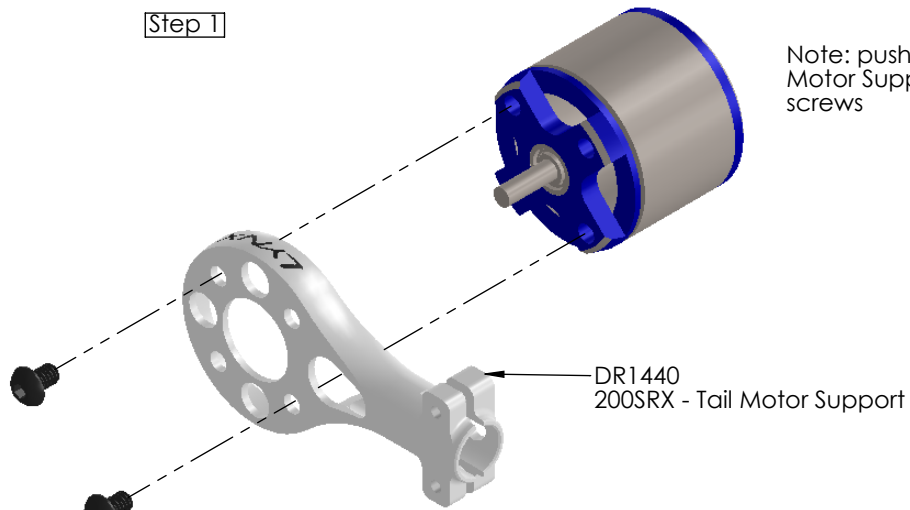

LX1270 200SRX - Ultra Tail Motor Support - Silver
 LX1271 200SRX - Ultra Tail Motor Support - Red
 LX1272 200SRX - Ultra Tail Motor Support - Black

Step 1

Note: push motor's wire into Tail Motor Support before install Bottom screws

DR1440
 200SRX - Tail Motor Support

2xTBEM2X3
 Bottom Hex Cup Screw M2X3
 Loctite 242

Step 2

2xTCM1.6X8
 Hex Cup Screw M1.6X8
 Loctite 242