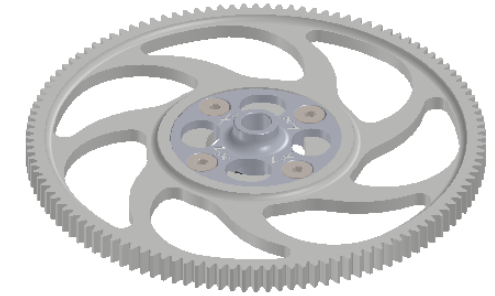

LX1252 200SRX - CNC Main Gear 120T - Combo - Silver
 LX1253 200SRX - CNC Main Gear 120T - Combo - Red
 LX1254 200SRX - CNC Main Gear 120T - Combo - Black

Assembly finish

Step 1

Assembly note

Step 2