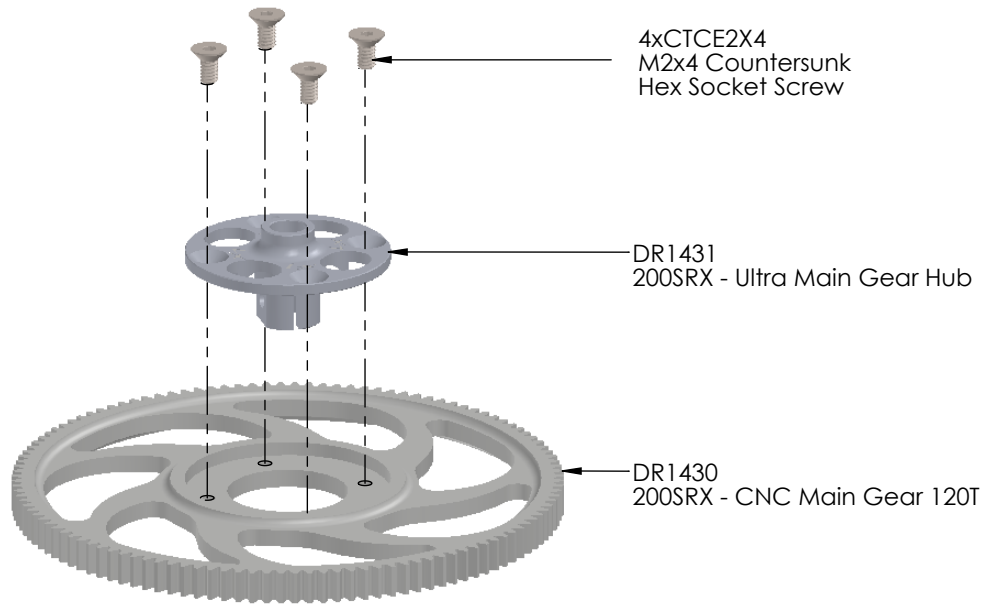

LX1252 200SRX - CNC Main Gear 120T - Combo - Silver
 LX1253 200SRX - CNC Main Gear 120T - Combo - Red
 LX1254 200SRX - CNC Main Gear 120T - Combo - Black

Assembly finish

Step 1

Assembly note

Step 2