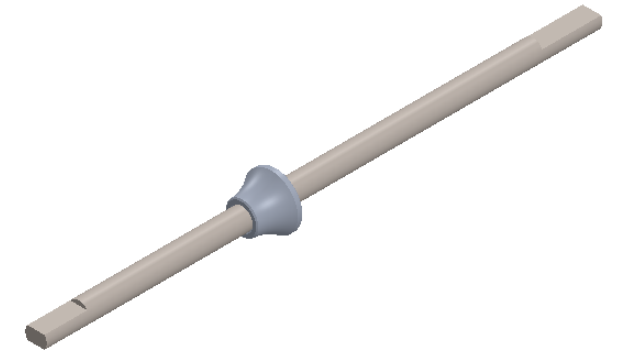

## LX0962 NANO CPX - CARBON STEEL MAIN SHAFT

## STEP 1

Assembly finish

Note: