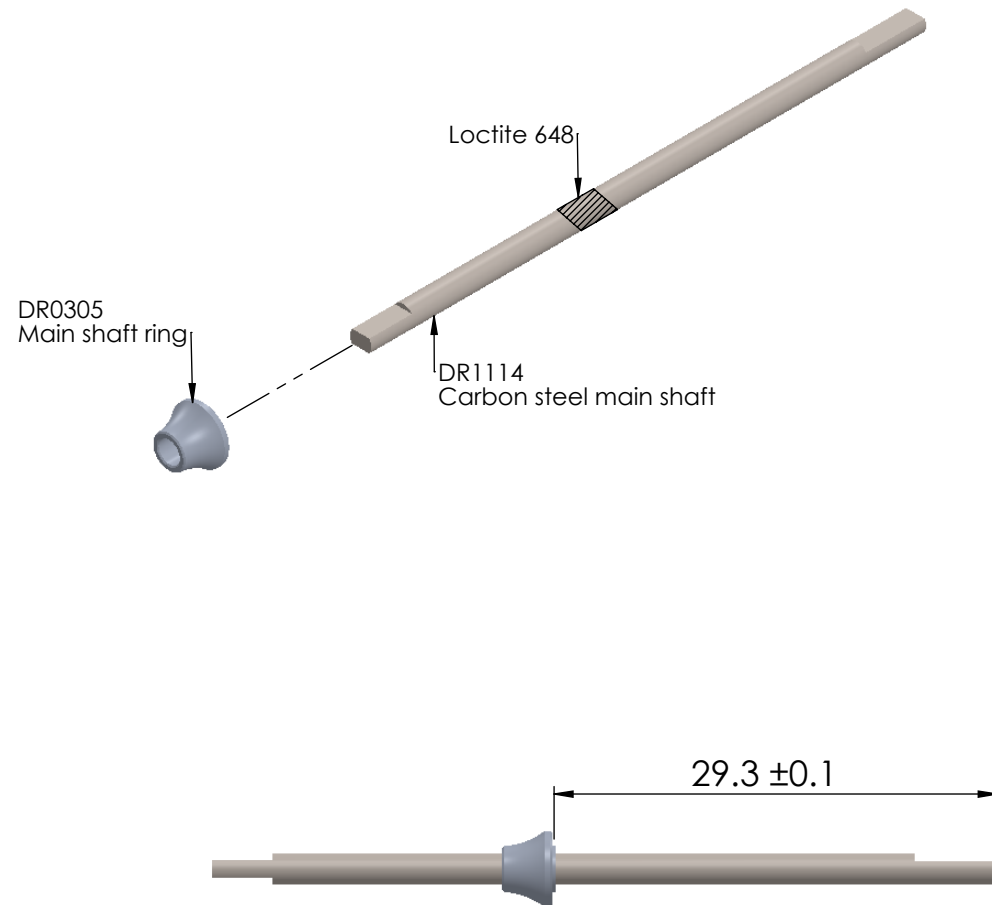

## LX0962 NANO CPX - CARBON STEEL MAIN SHAFT

## STEP 1

Assembly finish

Note: