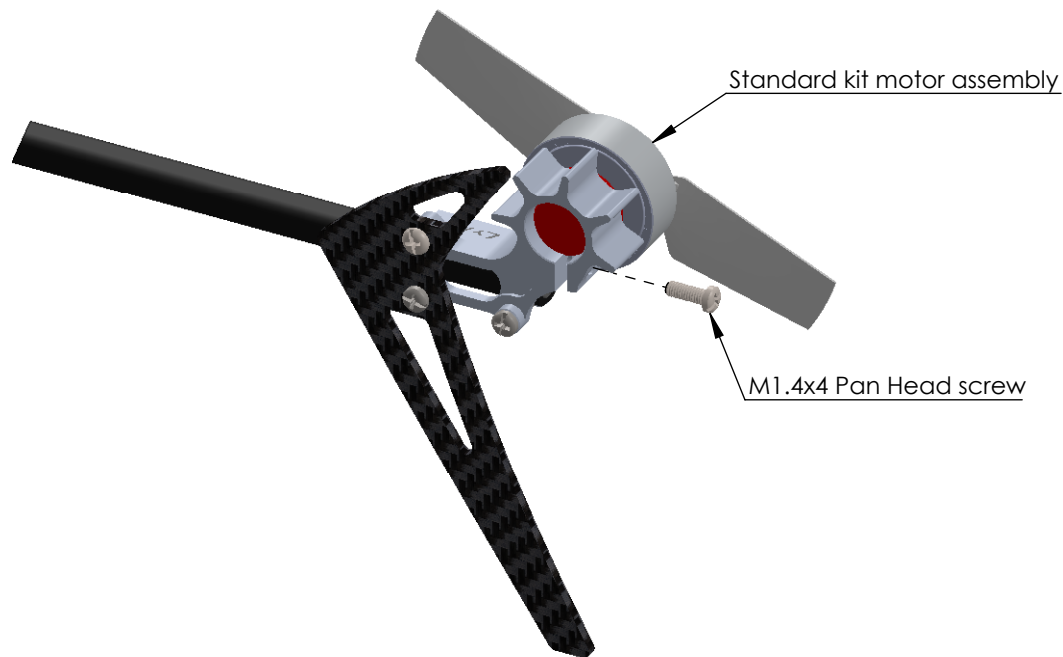

LX0928 T-REX 150 - ULTRA COOLED TAIL MOTOR SUPPORT - SILVER  
 LX0929 T-REX 150 - ULTRA COOLED TAIL MOTOR SUPPORT - RED DEVIL  
 LX0930 T-REX 150 - ULTRA COOLED TAIL MOTOR SUPPORT - BLACK

Step 1

Step 2

Assembly finish

Assembly note

**NOTE:**  
 Add loctite 242 to all screw