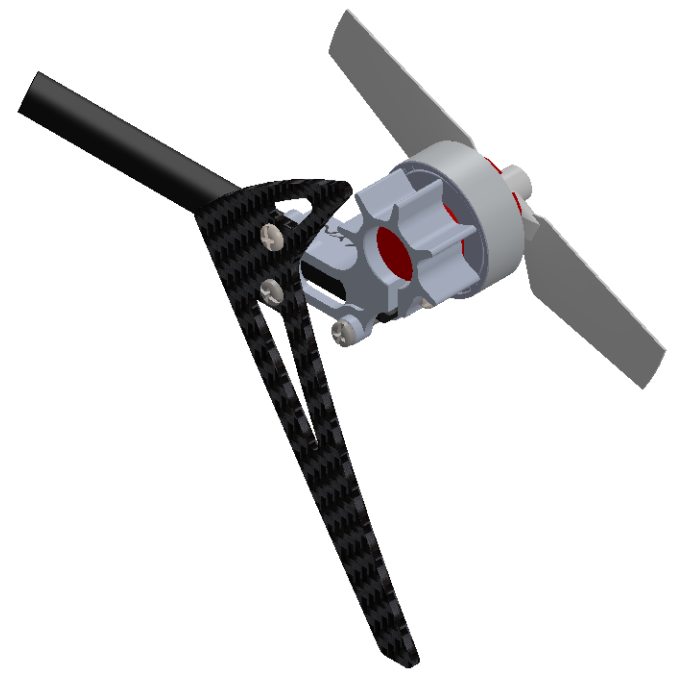

LX0928 T-REX 150 - ULTRA COOLED TAIL MOTOR SUPPORT - SILVER  
 LX0929 T-REX 150 - ULTRA COOLED TAIL MOTOR SUPPORT - RED DEVIL  
 LX0930 T-REX 150 - ULTRA COOLED TAIL MOTOR SUPPORT - BLACK

Step 1

Step 2

Assembly finish

Assembly note

**NOTE:**  
 Add loctite 242 to all screw