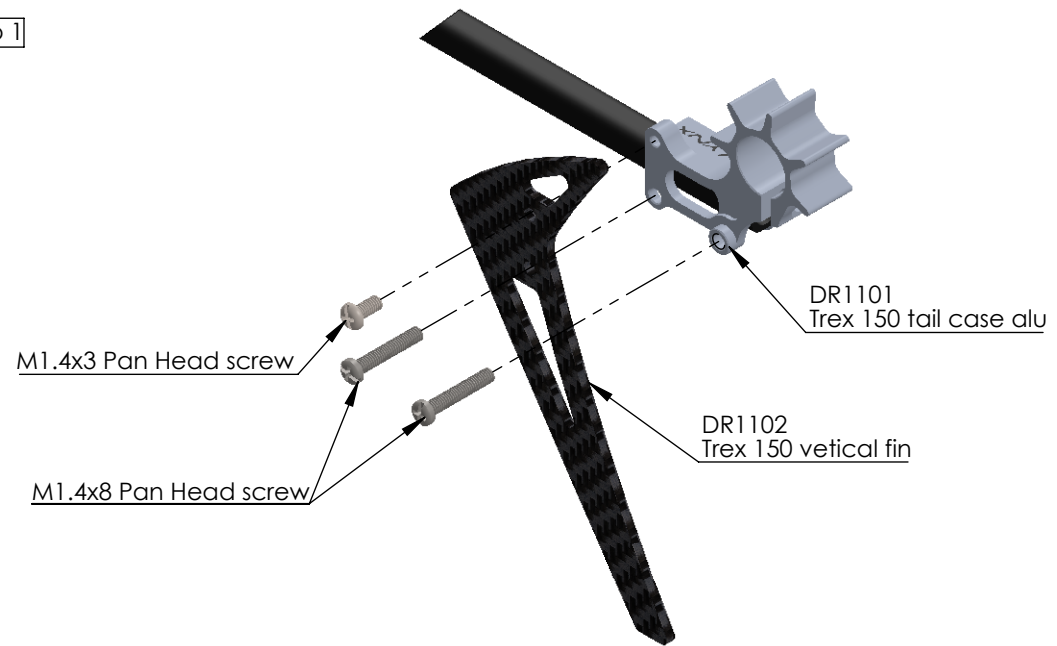

LX0928 T-REX 150 - ULTRA COOLED TAIL MOTOR SUPPORT - SILVER  
 LX0929 T-REX 150 - ULTRA COOLED TAIL MOTOR SUPPORT - RED DEVIL  
 LX0930 T-REX 150 - ULTRA COOLED TAIL MOTOR SUPPORT - BLACK

Step 1

Step 2

Assembly finish

Assembly note

**NOTE:**  
 Add loctite 242 to all screw