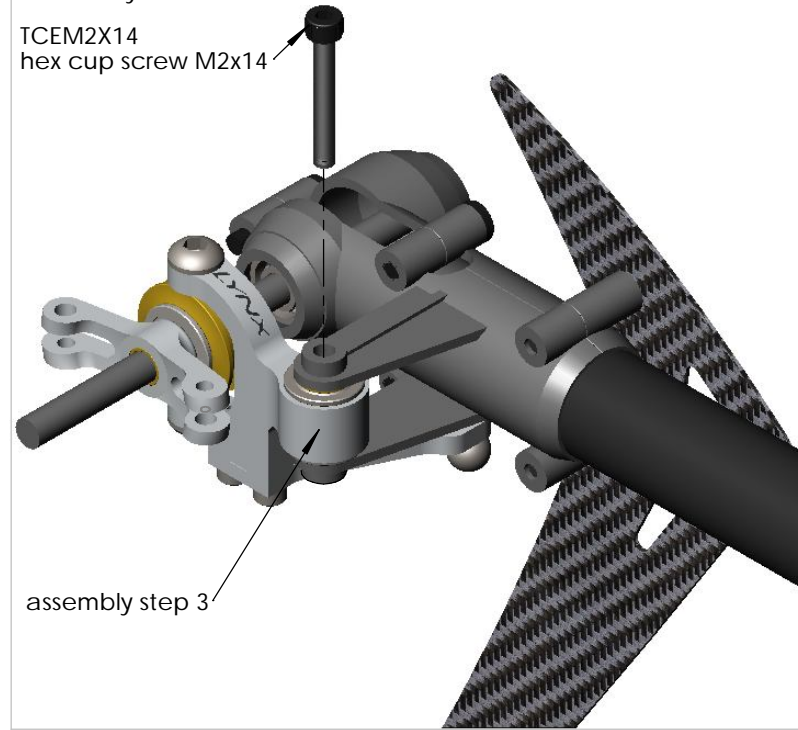

LX0537 300X TAIL BELL CRANK LEVER - SILVER

LX0603 300X TAIL BELL CRANK LEVER - RED

STEP1

STEP2

STEP3

assembly finish

TCEM2X14 hex cup screw M2x14

assembly note