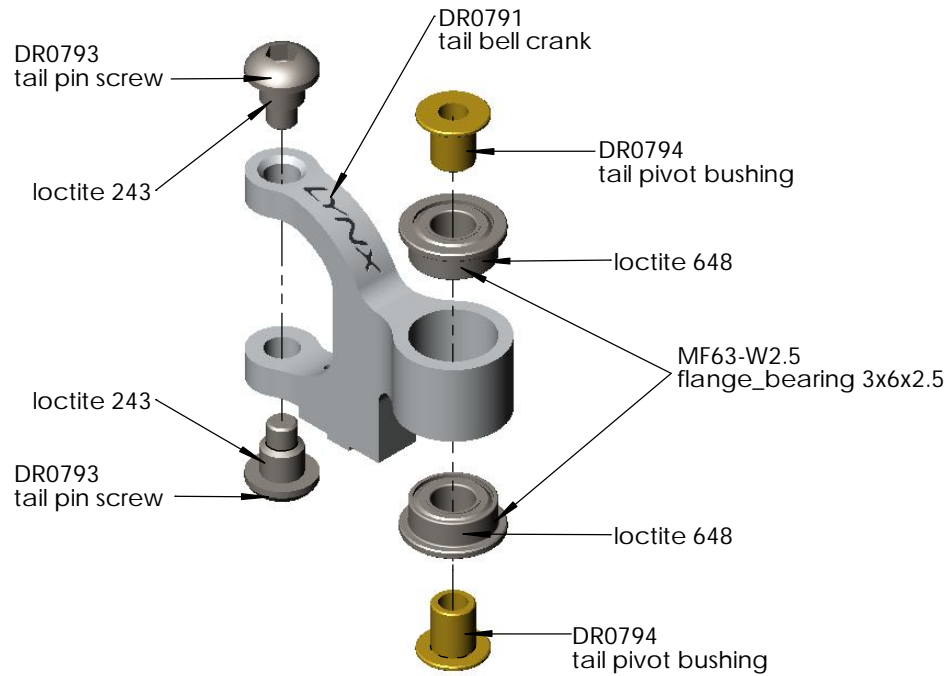

LX0537 300X TAIL BELL CRANK LEVER - SILVER

LX0603 300X TAIL BELL CRANK LEVER - RED

STEP1

STEP2

STEP3

assembly finish

TCEM2X14 hex cup screw M2x14

assembly note