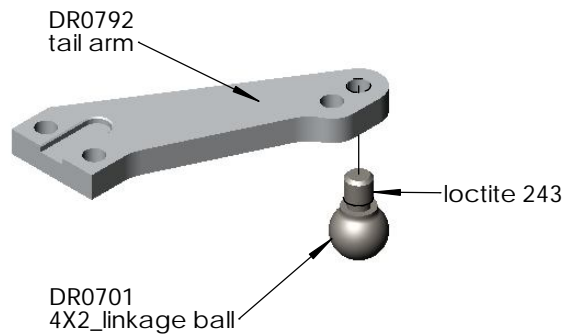

LX0537 300X TAIL BELL CRANK LEVER - SILVER

LX0603 300X TAIL BELL CRANK LEVER - RED

STEP1

STEP2

STEP3

assembly finish

TCEM2X14 hex cup screw M2x14

assembly note