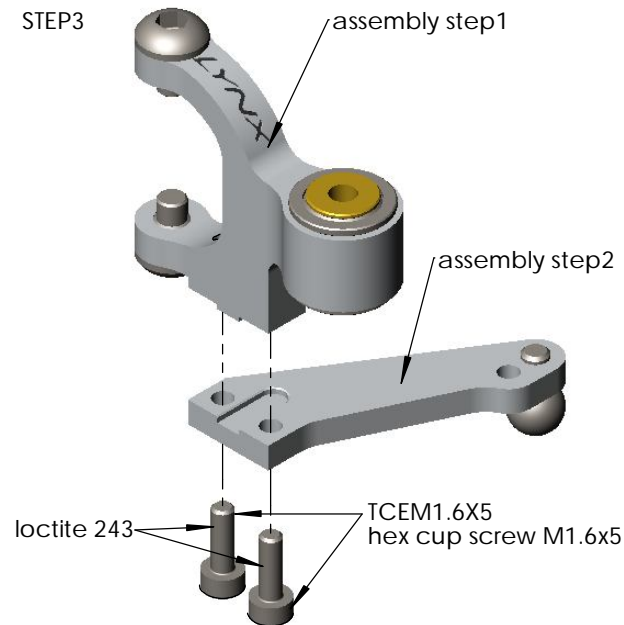

LX0537 300X TAIL BELL CRANK LEVER - SILVER

LX0603 300X TAIL BELL CRANK LEVER - RED

STEP1

STEP2

STEP3

assembly finish

TCEM2X14 hex cup screw M2x14

assembly note