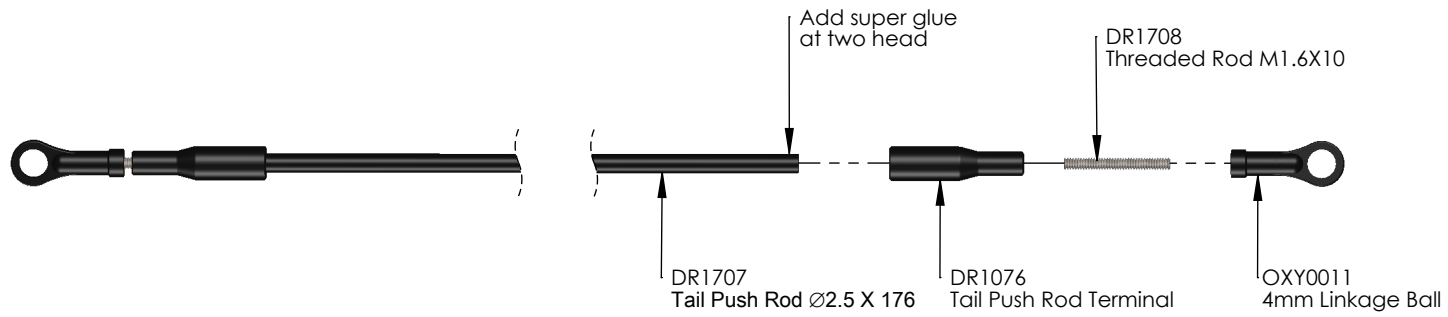

LX1596 OXY3 - ULTRA TAIL PUSH ROD SET

Assembly finish

Assembly note