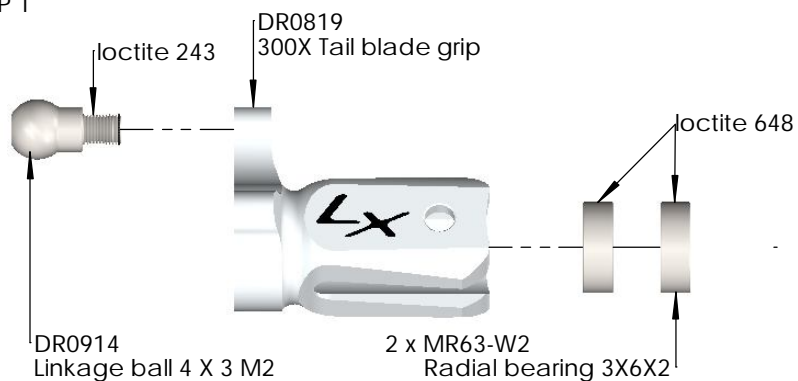

LX0634 300 X - ULTRA TAIL HUB - SILVER
LX0726 300 X - ULTRA TAIL HUB - RED DEVIL EDITION

STEP 1

STEP 2

STEP 3

STEP 4 - FINAL ASSEMBLY INTO HELI

Assembly finish

Assembly note

- FOLLOW HELI USER MANUAL FOR FINAL ASSEMBLY