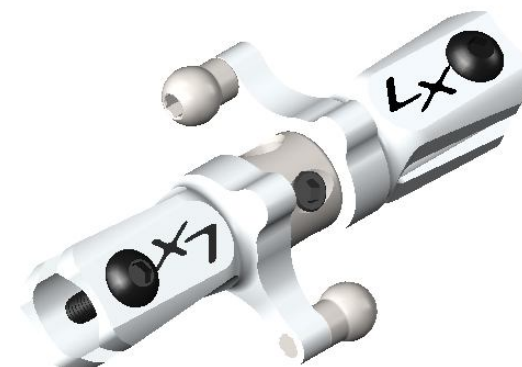

LX0634 300 X - ULTRA TAIL HUB - SILVER
LX0726 300 X - ULTRA TAIL HUB - RED DEVIL EDITION

STEP 1

STEP 2

STEP 3

STEP 4 - FINAL ASSEMBLY INTO HELI

Assembly finish

Assembly note

- FOLLOW HELI USER MANUAL FOR FINAL ASSEMBLY