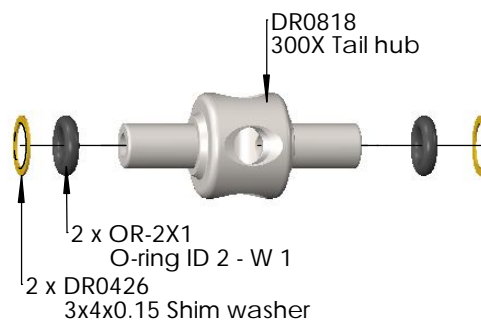

LX0634 300 X - ULTRA TAIL HUB - SILVER
LX0726 300 X - ULTRA TAIL HUB - RED DEVIL EDITION

STEP 1

STEP 2

STEP 3

STEP 4 - FINAL ASSEMBLY INTO HELI

Assembly finish

Assembly note

- FOLLOW HELI USER MANUAL FOR FINAL ASSEMBLY