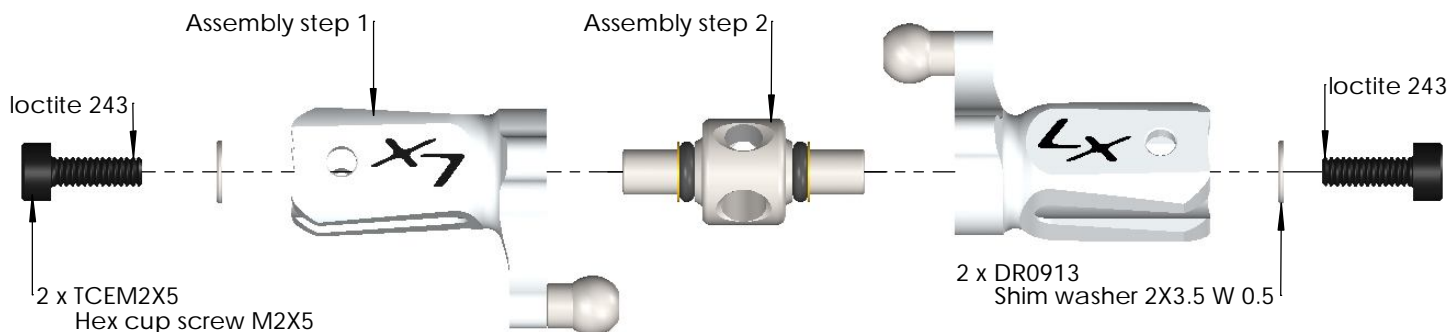

LX0634 300 X - ULTRA TAIL HUB - SILVER
LX0726 300 X - ULTRA TAIL HUB - RED DEVIL EDITION

STEP 1

STEP 2

STEP 3

STEP 4 - FINAL ASSEMBLY INTO HELI

Assembly finish

Assembly note

- FOLLOW HELI USER MANUAL FOR FINAL ASSEMBLY