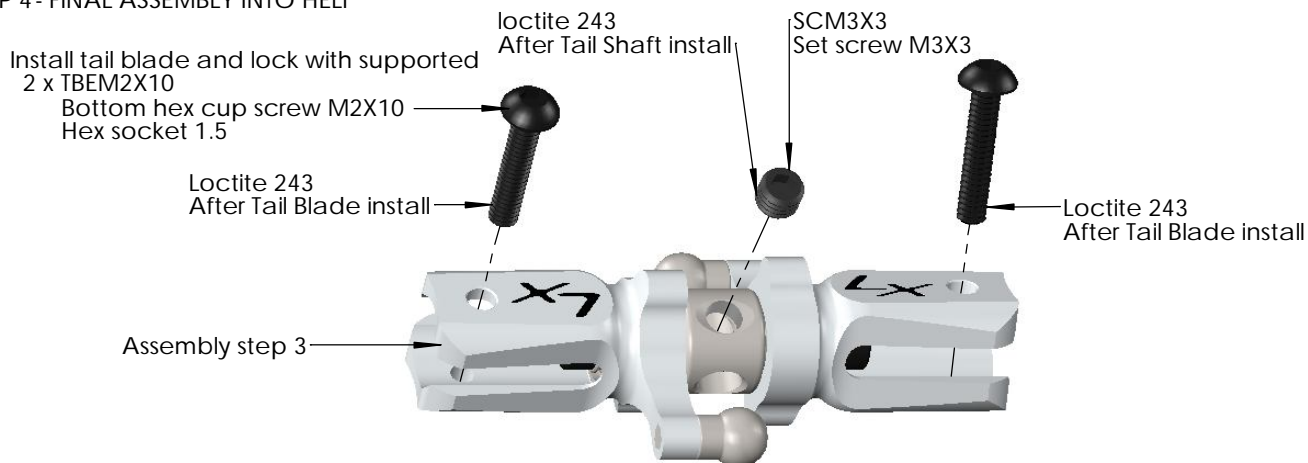

LX0634 300 X - ULTRA TAIL HUB - SILVER
LX0726 300 X - ULTRA TAIL HUB - RED DEVIL EDITION

STEP 1

STEP 2

STEP 3

STEP 4 - FINAL ASSEMBLY INTO HELI

Assembly finish

Assembly note

- FOLLOW HELI USER MANUAL FOR FINAL ASSEMBLY